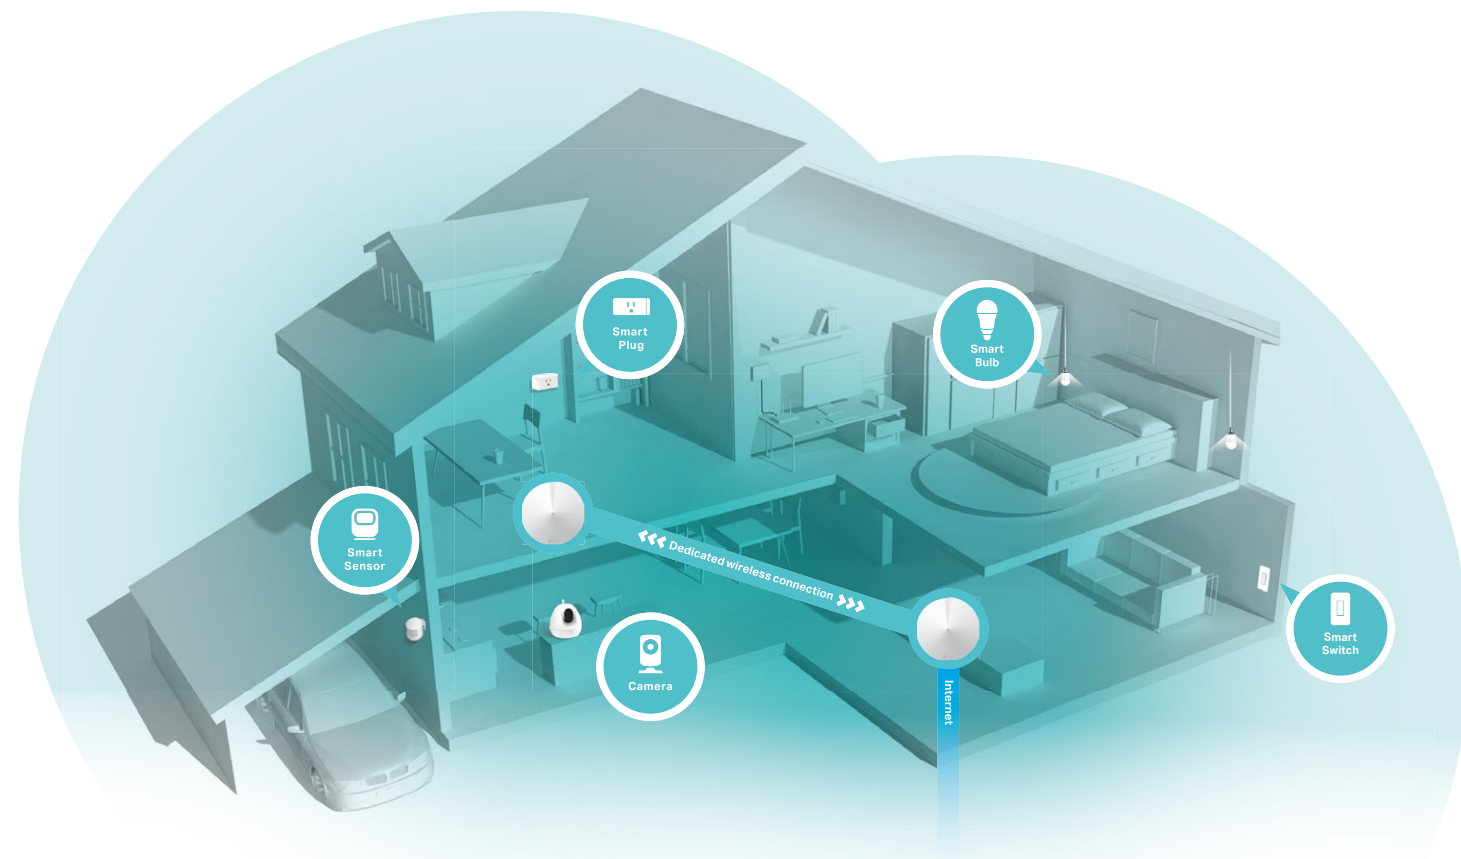

**deco**<sup>™</sup> | **Smart Home Mesh Wi-Fi System**  
Whole Home Wi-Fi | Seamless Roaming | Parental Controls | Antivirus

## **AC2200 Smart Home Mesh Wi-Fi System**

Seamless coverage  
up to 4,500sq.ft.

Deco M9 Plus

## Fast. Smart. Everywhere.

Deco is the simplest way to guarantee a strong Wi-Fi signal in every corner of your home. Enjoy fast and secure tri-band Wi-Fi no matter how many devices you have. Deco M9 Plus is much more than just a Wi-Fi system, able to act as a hub for all your smart home devices. Simply works with a variety of Zigbee, Bluetooth, Wi-Fi devices.

## Wi-Fi Dead-Zone Killer

Eliminate weak signal areas with whole home Wi-Fi. No more searching around for a stable connection.