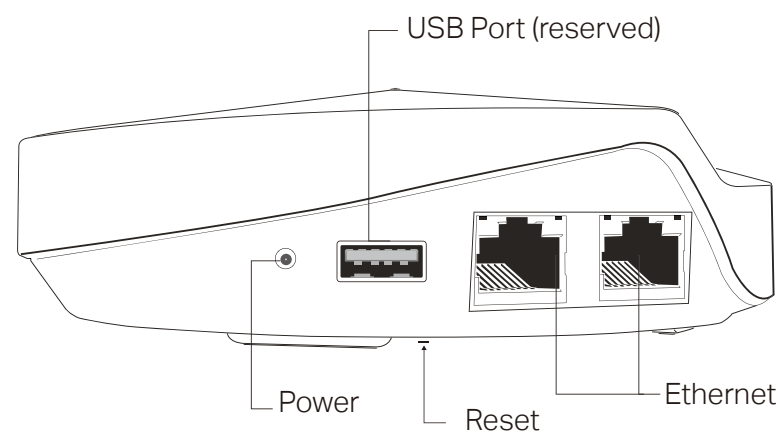

## Smart Home Devices Support

Connect smart home devices without an additional hub and control from the Deco app

- **Smart Hub** - Connect Wi-Fi, ZigBee and Bluetooth devices to your network and let you manage them from the Deco App. Set Automation to set interactions between your smart devices

## Hardware

- Ports: 2 LAN/WAN Gigabit Ethernet Ports, 1 USB 2.0 Port (reserved), 1 Power Port
- Buttons: 1 Reset button on the underside
- Antenna Type: 8 internal antennas per Deco unit
- External Power Supply: 12 V/2 A
- Dimensions (Dia x H): 144 mm x 46 mm,